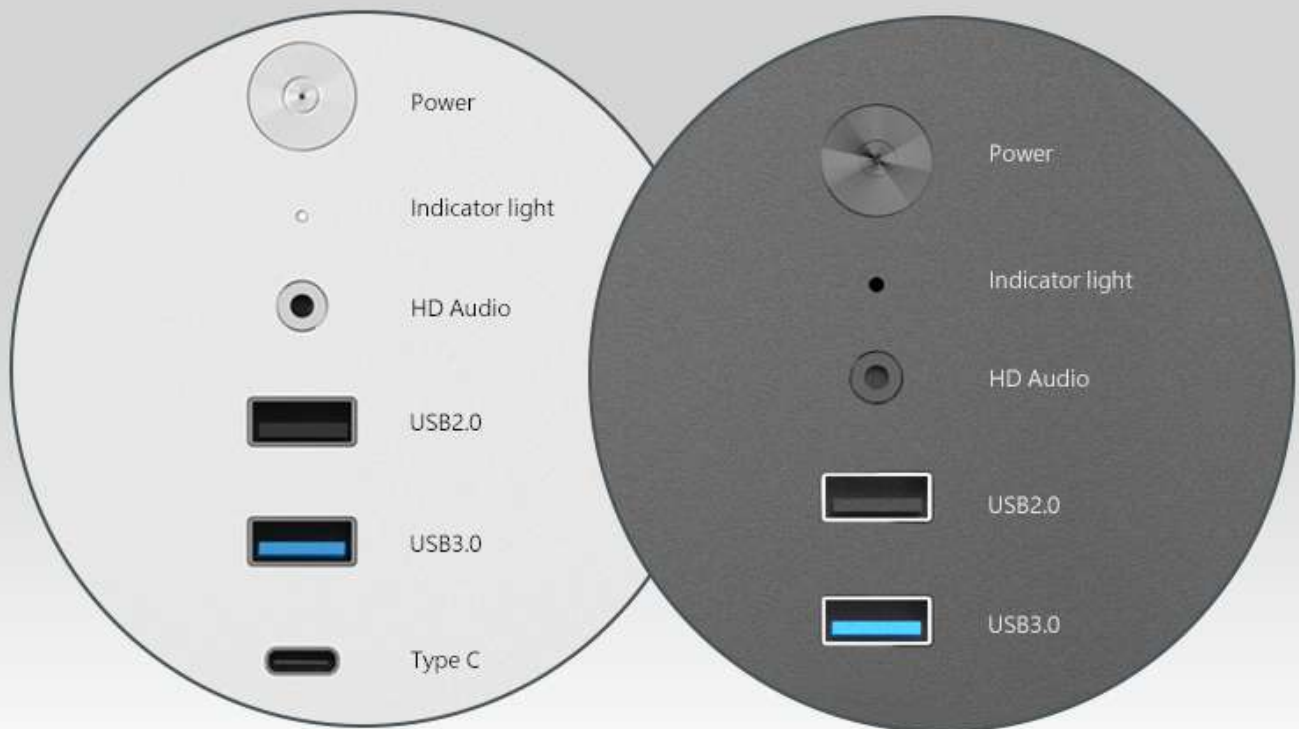

SLIM min small size, But Hardware is large

Micro
Big board

1660S
VGA Card

120mm
CPU Cooler

HDD
2PCS

SSD
2PCS

Classic business computer case
Open a new era of office and business
High grade texture is exquisite and integrated

SLIM & CASE

0.8MM THICK HARDWARE PLATE

A work of art /One piece/A wall of brass and iron

A wide range of interfaces Everything you need

USB 3.0 high-speed transmission/Type-C fast link Lightning transfer

many