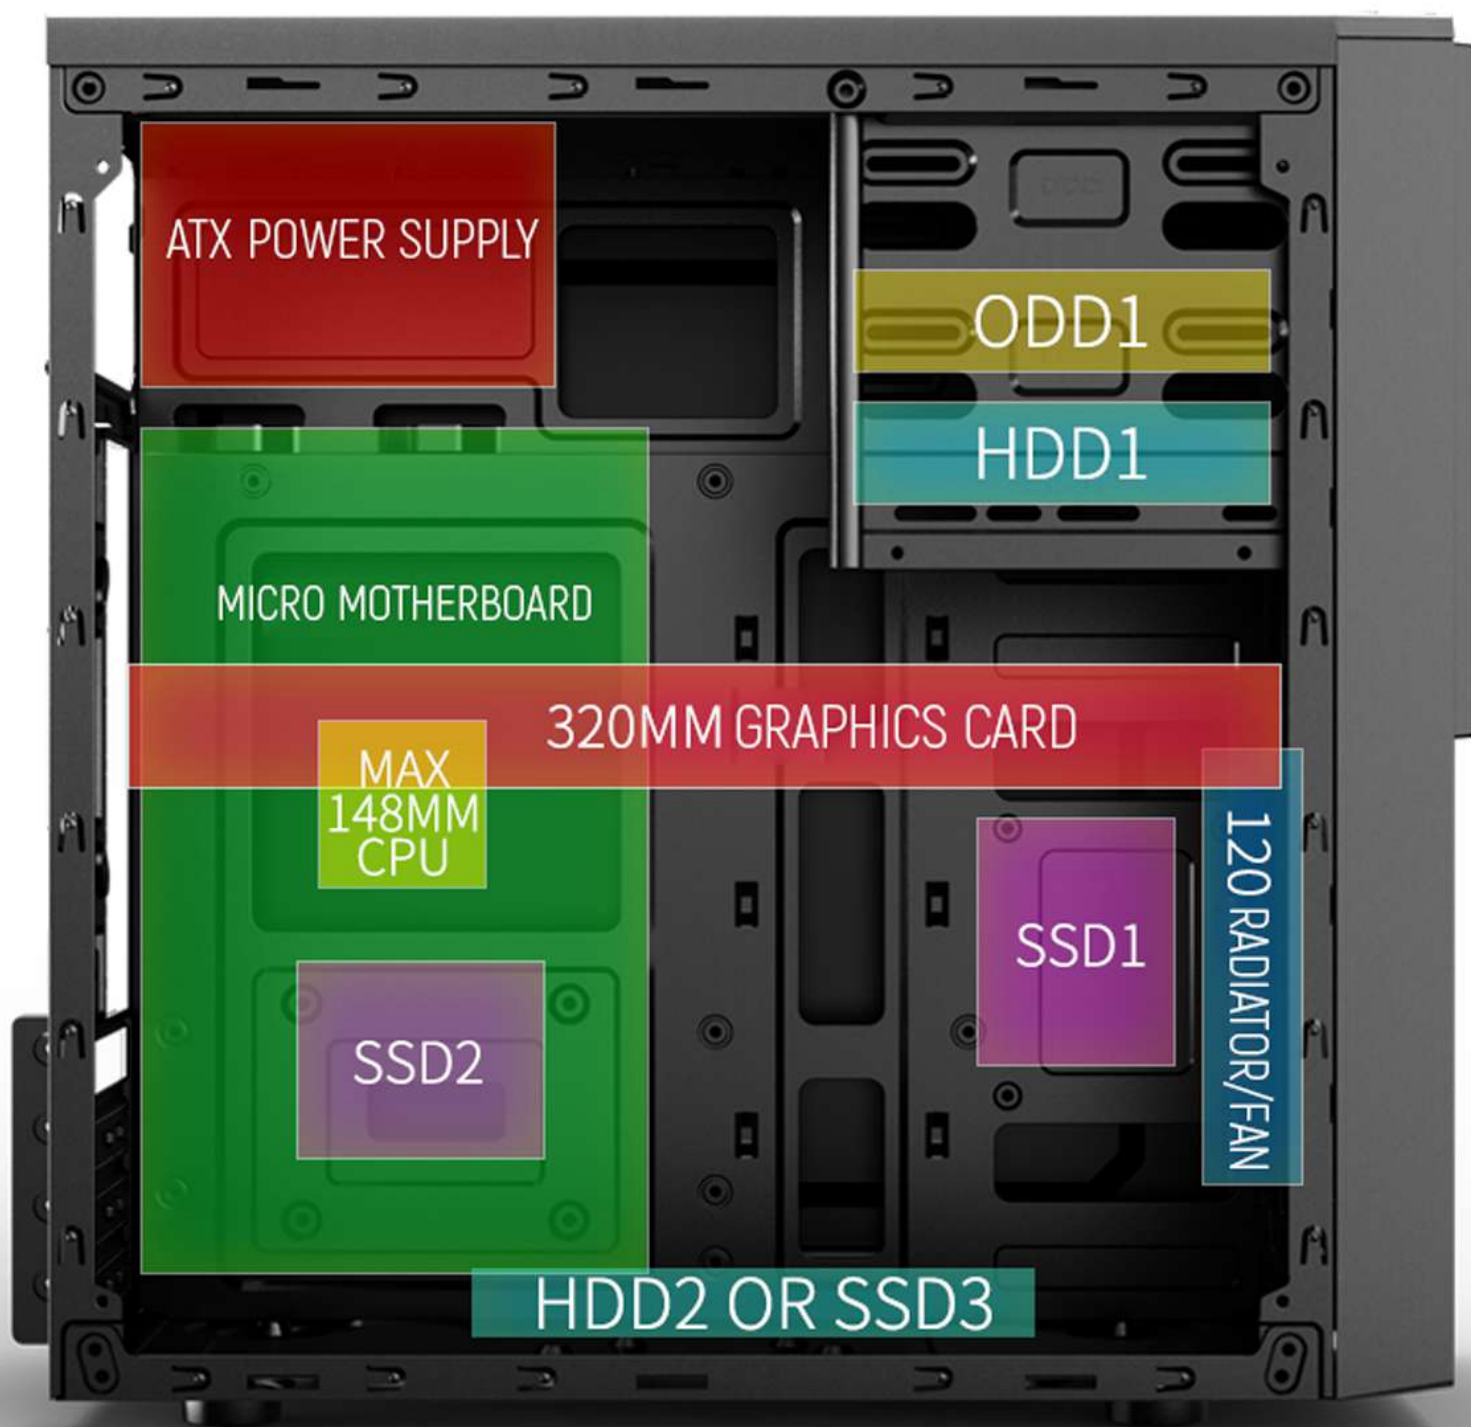

# THREE HIGHLIGHTS

I N N O V A T I V E D E S I G N

Exquisite Wire drawing

Electroplated keys

High-end Aluminum LOGO

SMALL CASE BIG SPACE

TWO HDD HARD DRIVE BAYS AND TWO SSD BAYS DESIGN

# BEAM TYPE RACK | 30 MM BACKLINE SPACE

HIGH QUALITY COMPUTER CASE

THE MOTHERBOARD ADOPTS TWO 90 DEGREE LARGE FOLDED EDGES TO FORM THE UPPER AND LOWER AREAS, AND A STRONG BEAM IS FORMED IN THE MIDDLE TO INCREASE STRENGTH AND INCREASE THE BACKLINE SPACE.

CROSS-BEAM HARDWARE RACK, ULTRA HIGH STRENGTH AND LARGER BACKLINE SPACE

## HIGH QUALITY COMPUTER CASE

THE MOTHERBOARD ADOPTS TWO 90 DEGREE LARGE FOLDED EDGES TO FORM THE UPPER AND LOWER AREAS. A STRONG CROSSBEAM IS FORMED IN THE MIDDLE TO INCREASE STRENGTH, AND 120 WATER-COOLED RADIATORS CAN BE INSTALLED IN THE FRONT ROW.